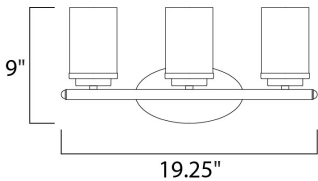

**MEASUREMENTS**

DIMENSION : 19.25" W x 9" H x 6" Ext  
 BACK PLATE : 6.75" HCO  
 CANOPY : 4.5" W x 0.79" H x 8.25" L  
 HANGING WEIGHT : 2.9 lb

**LAMPING**

INPUT VOLTAGE : 120V  
 BULB : 3 x 60W Incandescent E26 Medium , 180W Total  
 BULB INCLUDED : (Not Included)  
 DIMMABLE :  
 LIGHTING\_DIRECTION : Omni