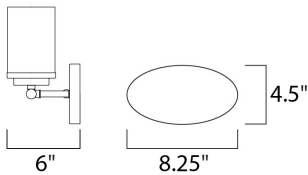

**MEASUREMENTS**

DIMENSION : 19.25" W x 9" H x 6" Ext  
 BACK PLATE : 6.75" HCO  
 CANOPY : 4.5" W x 0.79" H x 8.25" L  
 HANGING WEIGHT : 2.9 lb

**LAMPING**

INPUT VOLTAGE : 120V  
 BULB : 3 x 60W Incandescent E26 Medium , 180W Total  
 BULB INCLUDED : (Not Included)  
 DIMMABLE :  
 LIGHTING\_DIRECTION : Omni